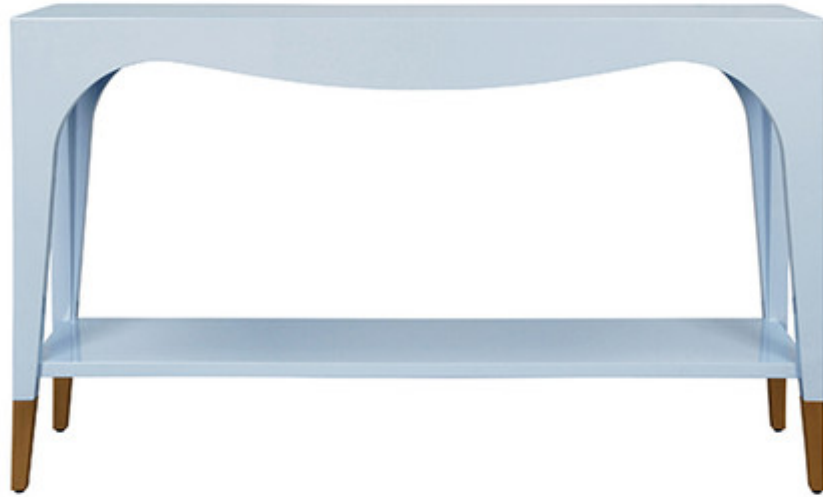

WORLDS AWAY

LAVERNE LB

TWO TIER TAPERED LEG CONSOLE WITH ANTIQUE BRASS FOOT CAPS IN
GLOSSY LIGHT BLUE LACQUER

32.25" H X 54" W X 14" D

PANTONE COLOR MATCH 12-4609 STARLIGHT BLUE

FINISH SAMPLE CODE: AF01LB