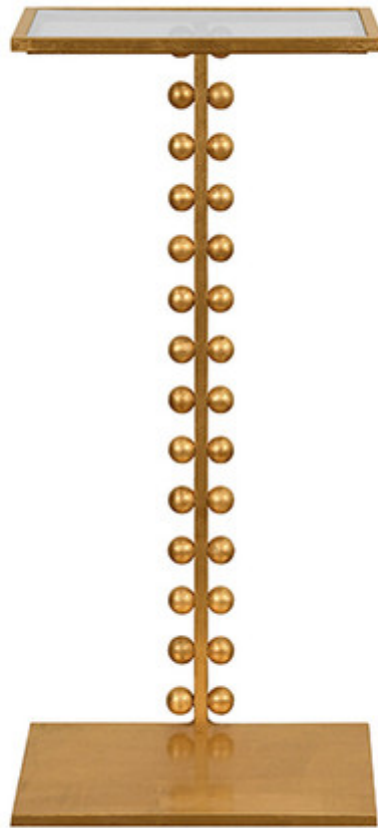

WORLDS AWAY

FOSTER G

BALL LINED CIGAR TABLE WITH GLASS TOP IN GOLD LEAF

26.25" H X 12" W X 10.25"D

FINISH SAMPLE CODE: M02G