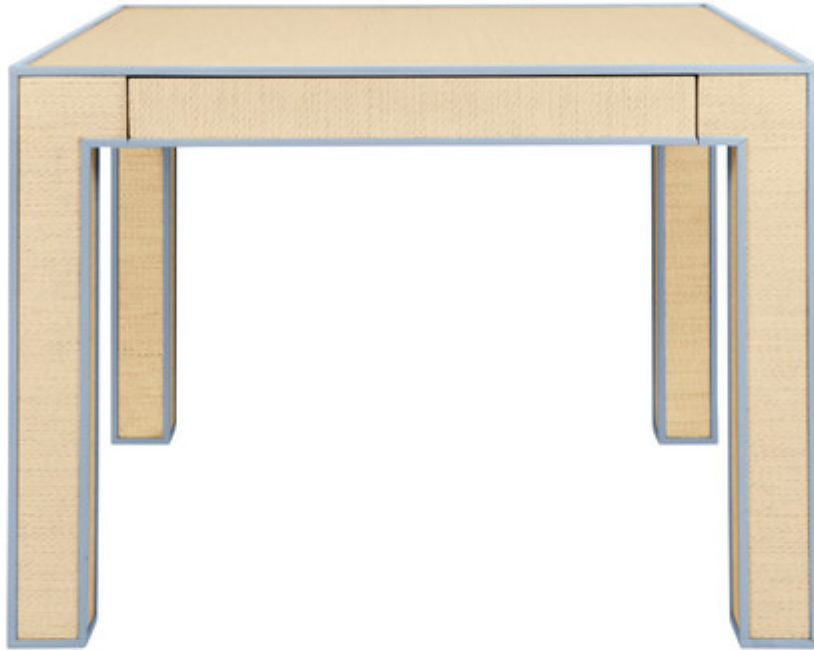

WORLD'S AWAY

COLLINS LB

The Collins LB square two drawer game table is where refined leisure meets versatile luxury. Its clean silhouette is framed in a matte light blue lacquer edging. The inset natural grasscloth brings an organic richness to the table's surface while softening its modern lines. Two discreet drawers keep playing pieces or stationery close at hand, preserving a clutter-free elegance. More than just a game table, the Collins LB can host any occasion!

Leg Clearance: 26" H x 32" W

Interior Drawer Dimension: 1.375" H x 26.5" W x 14" D

*Grasscloth has natural variations and may differ slightly between panels.

Benjamin Moore BUXTON BLUE HC-149