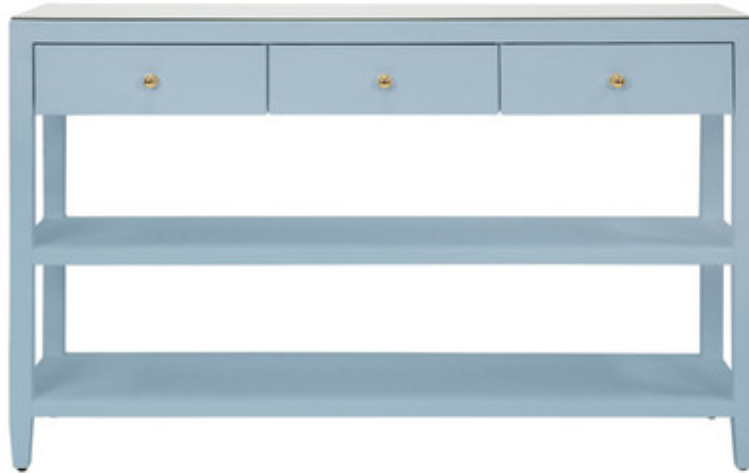

WORLDS AWAY

BRIAR LB

THREE DRAWER CONSOLE WITH TWO OPEN SHELVES IN TEXTURED LIGHT
BLUE LINEN WITH POLISHED BRASS KNOBS AND GLASS TOP

Distance between shelves: 9.75" H Top; 10" H Bottom

Finish Sample Code: V04TLLB

BUXTON BLUE HC-149