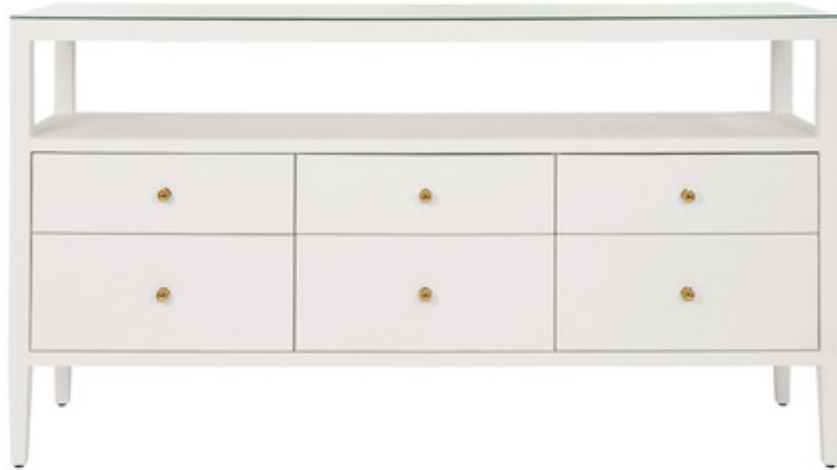

WORLDS AWAY

JORDAN WH

SIX DRAWER CONSOLE WITH OPEN SHELF IN TEXTURED WHITE LINEN WITH
POLISHED BRASS KNOBS

DISTANCE BETWEEN LEGS: 7.5" H X 59.75" W

Finish Sample Code: V04TLWH

Benjamin Moore Snow White OC-66