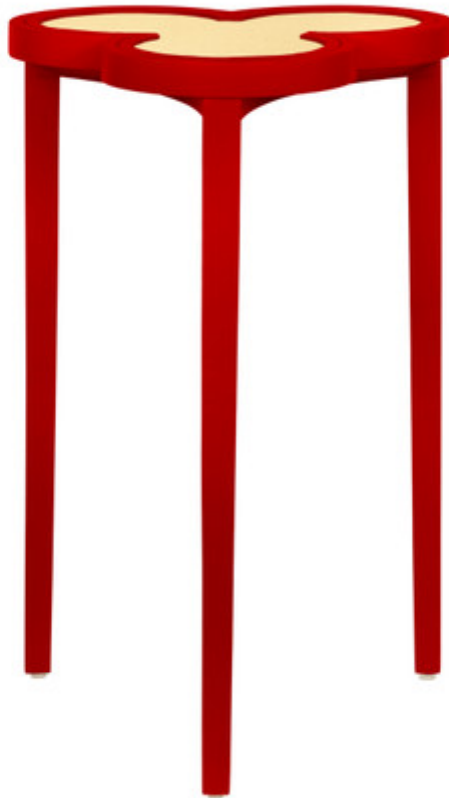

WORLDS AWAY

DYLAN RD

Dylan in matte red lacquer is the perfect clover shaped sidekick to your game table. Let the cigar table hug the corners for a convenient spot to place drinks and shared snacks. Flip the top to switch from charming inset grasscloth to smooth, easy to wipe matching matte lacquer – two looks in one!

INSET TOP CAN BE PUSHED UP FROM HOLE BELOW TABLE FOR FLIPPING

*Grasscloth has natural variations and may differ slightly between panels.

Finish Sample Code: AF04MRD

SW 6866 Heartthrob