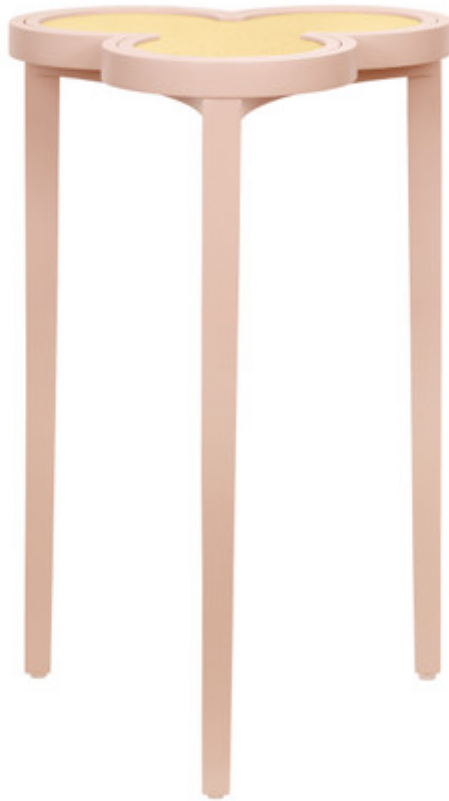

## DYLAN PI

Dylan in matte pink lacquer is the perfect clover shaped sidekick to your game table. Let the cigar table hug the corners for a convenient spot to place drinks and shared snacks. Flip the top to switch from charming inset grasscloth to smooth, easy to wipe matching matte lacquer – two looks in one!

INSET TOP CAN BE PUSHED UP FROM HOLE BELOW TABLE FOR FLIPPING

\*Grasscloth has natural variations and may differ slightly between panels.

Finish Sample Code: AF04MPI

SW 6603 Oleander