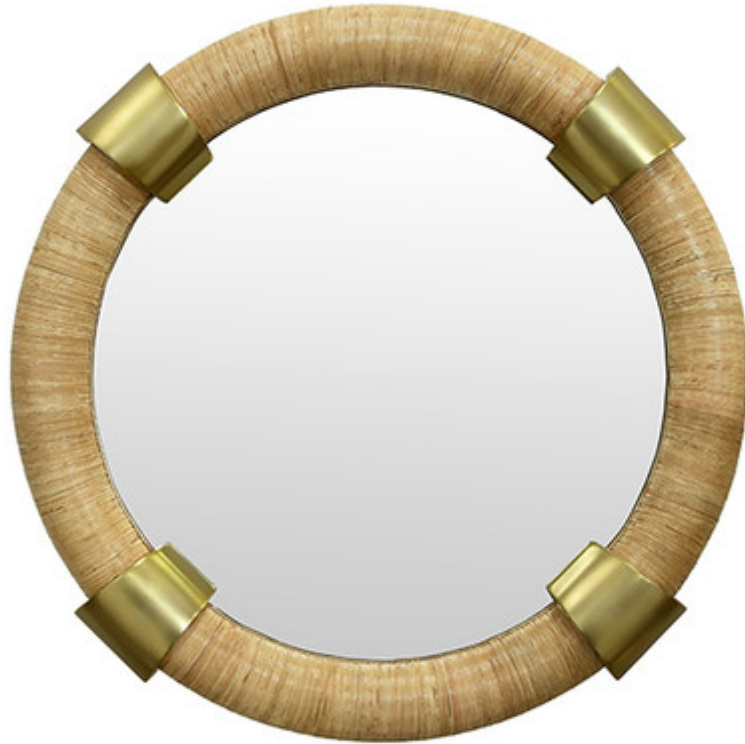

WORLDS AWAY

SAYLOR

ROUND WRAPPED RATTAN MIRROR WITH BRASS DETAIL

**Rattan has natural variations and may differ slightly.