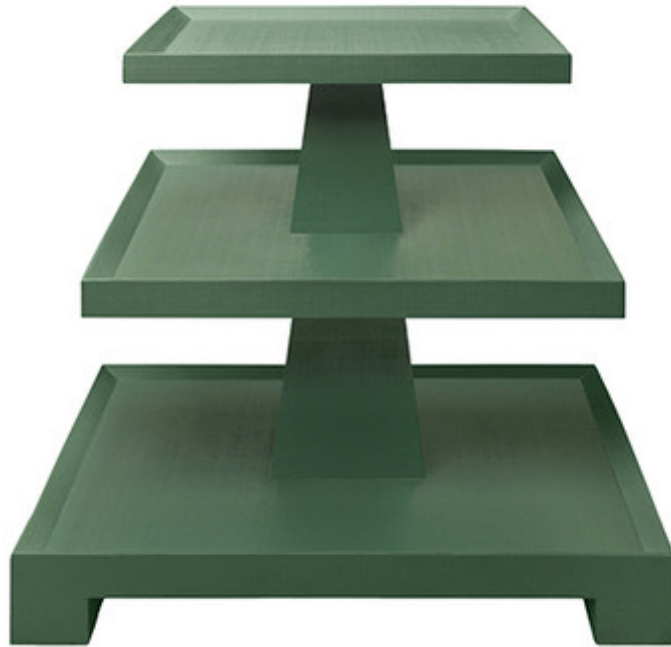

WORLD'S AWAY

TATIANA GR

THREE TIER CENTER COLUMN SIDE TABLE IN TEXTURED GREEN LINEN

26.25" h x 26" w x 20" d

Distance between shelves: 9.5" H

Top Shelf: 20" W x 14" D x 1.5" H Middle Shelf: 23" W x 17" D x 1.75" H

Bottom Shelf: 26" W x 20" D x 2" H

Finish Sample Code: V04TLGR

Pantone 18-6216 Comfrey