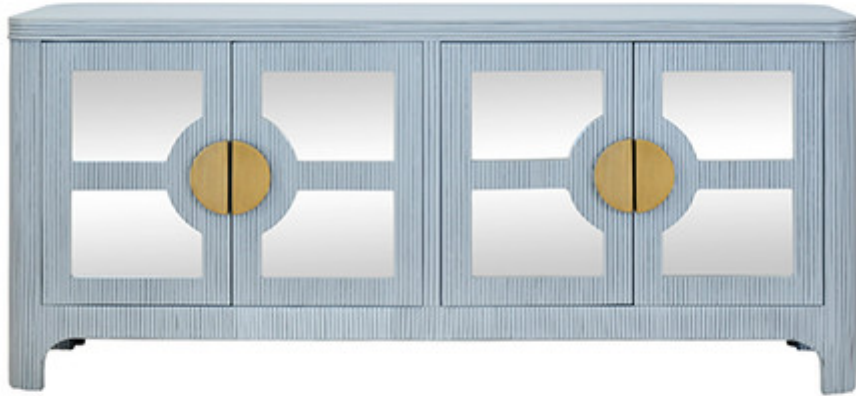

WORLDS AWAY

OPAL LB

FOUR DOOR MIRROR FRONT RATTAN REEDED CASE BUFFET IN PAINTED
LIGHT BLUE

31H X 68.75W X 17.75D

TWO ADJUSTABLE AND REMOVABLE SHELVES

Rattan has natural variations and may differ slightly between panels.

Sherwin Williams Languid Blue 6226