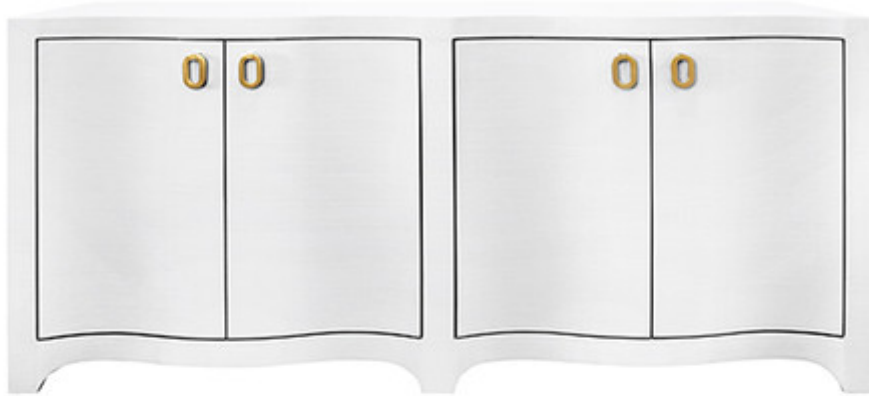

WORLDS AWAY

MIFFY WH

CURVED FRONT FOUR DOOR BUFFET IN TEXTURED WHITE LINEN WITH SATIN
BRASS RING HARDWARE

34H X 72W X 20D

TWO ADJUSTABLE AND REMOVABLE SHELVES

Finish Sample Code: V04TLWH

Benjamin Moore Snow White OC-66