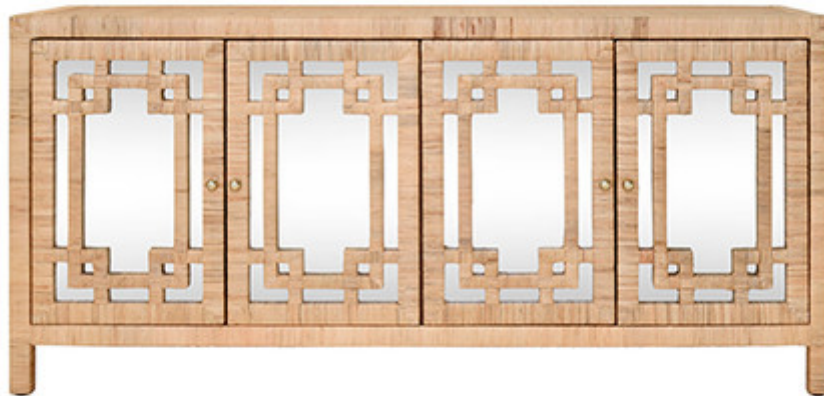

WORLDS AWAY

GRANADA NAT

FOUR DOOR BUFFET WITH MIRROR FRONT DOORS AND WRAPPED RATTAN

30H X 63W X 18D

TWO ADJUSTABLE AND REMOVABLE SHELVES

Rattan has natural variations and may differ slightly between panels.