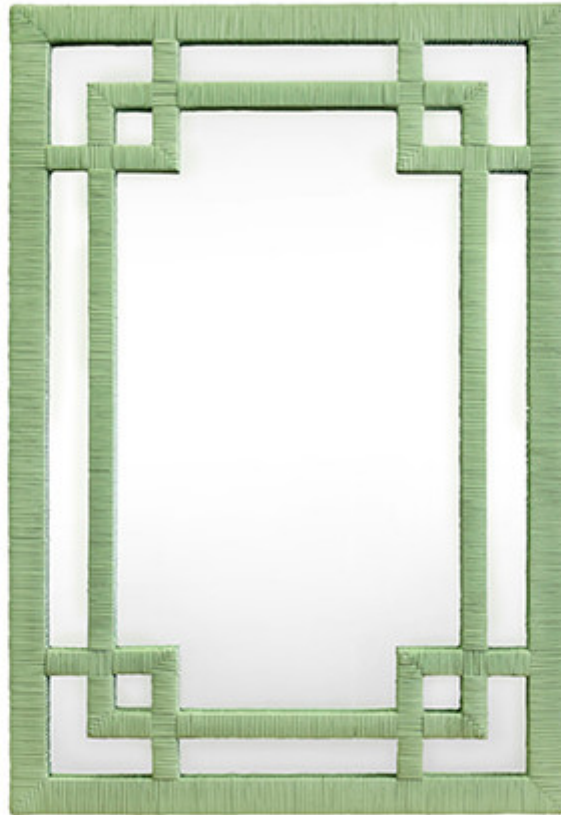

### GENEVA SG

GREEK KEY DESIGN MIRROR IN WRAPPED RATTAN IN SAGE GREEN

40" H x 27" W x 2" D

Can be hung both vertically and horizontally.

\*Rattan has natural variations and may differ slightly between panels.