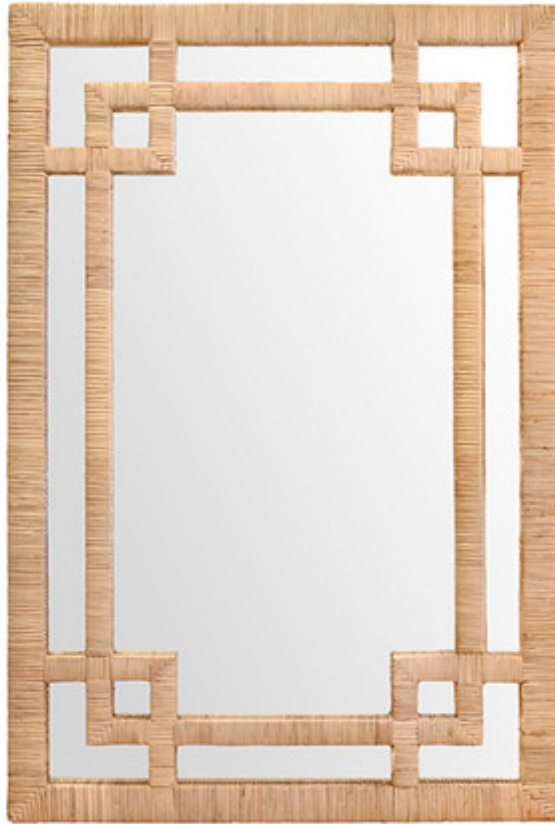

WORLDS AWAY

GENEVA NAT

GREEK KEY DESIGN MIRROR IN WRAPPED NATURAL RATTAN

40" H x 27" W x 2" D

Can be hung both vertically and horizontally.

*Rattan has natural variations and may differ slightly between panels.