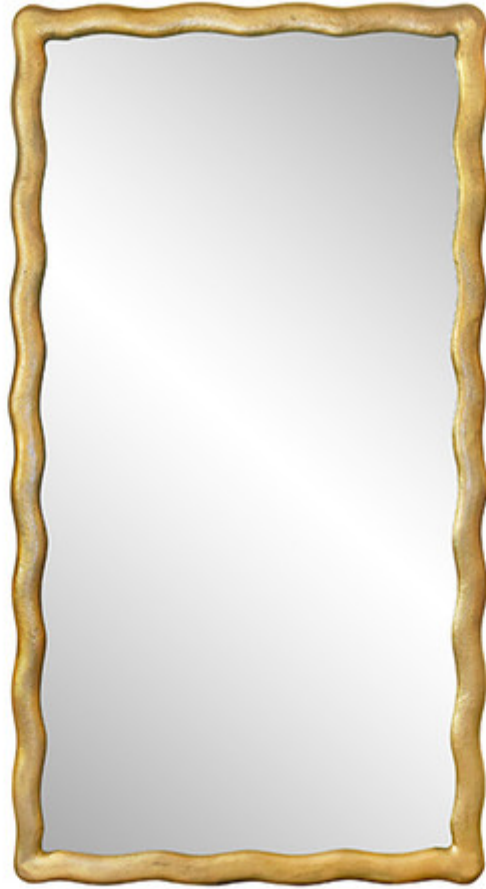

WORLDS AWAY

KYLO BBR

RECTANGULAR MIRROR WITH WAVEY TEXTURED FRAME IN BRASS

COLOR: GOLD