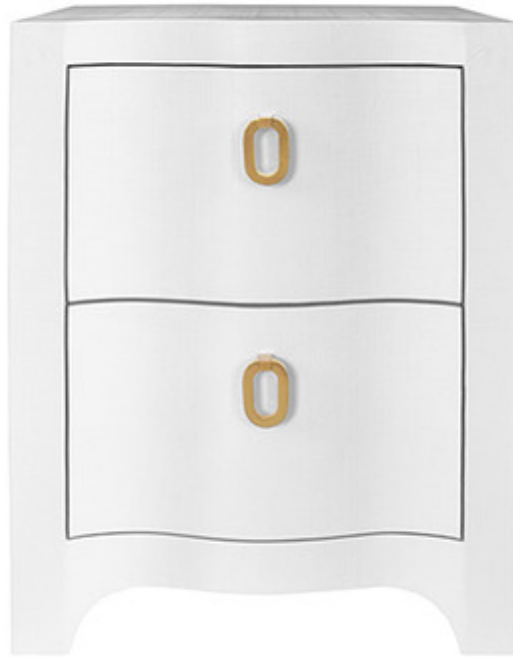

WORLDS AWAY

HELENA WH

CURVED FRONT SIDE TABLE WITH TWO DRAWERS IN WHITE TEXTURED LINEN
WITH SATIN BRASS RING HARDWARE

Finish Sample Code: V04TLWH

Benjamin Moore Snow White OC-66

COLOR: WHITE