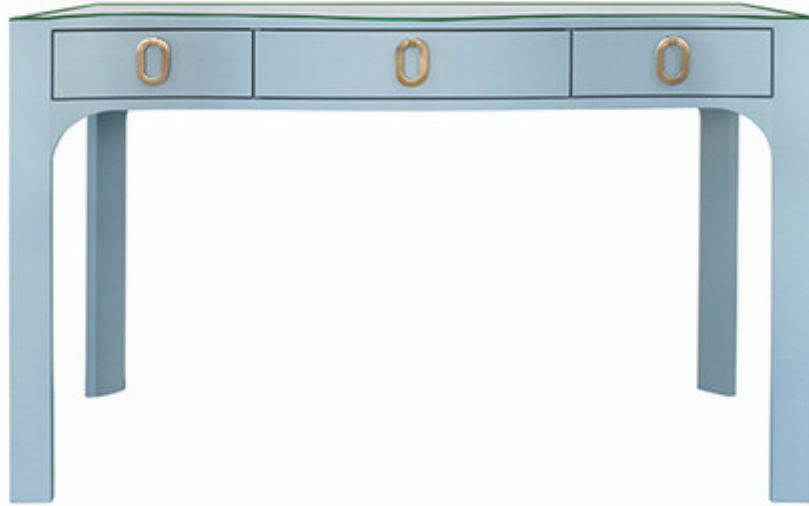

WORLDS AWAY

GLADYS LB

CURVED FRONT DESK WITH THREE DRAWERS IN LIGHT BLUE TEXTURED
LINEN WITH SATIN BRASS RING HARDWARE AND GLASS TOP

Leg Clearance 25"H x 43.125"W x 19.125"D

Finish Sample Code: V04TLLB

BUXTON BLUE HC-149

COLOR: BLUE