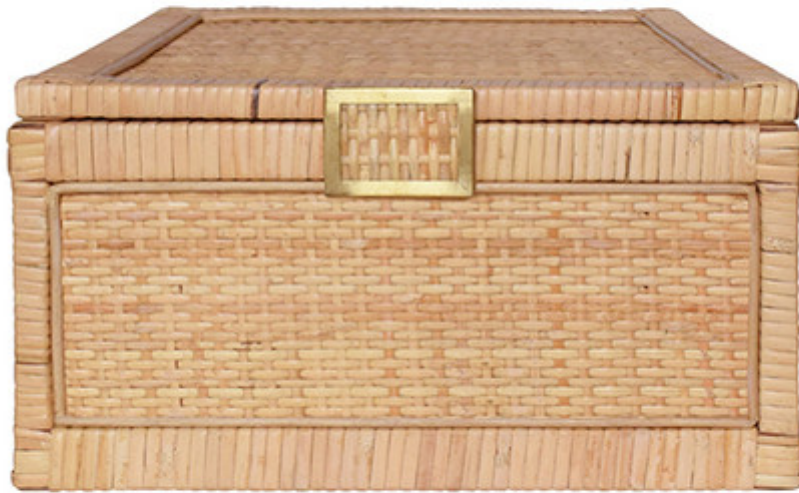

WORLDS AWAY

**BRUNO LG**

LARGE NATURAL RATTAN DECORATIVE BOX WITH BRASS FOOT CAPS

COLOR: BROWN