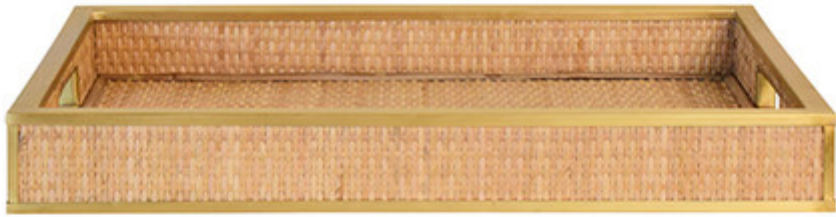

WORLDS AWAY

**TOBIN**

RECTANGULAR NATURAL WICKER RATTAN TRAY WITH FRAMED BRASS EDGE

COLOR: RATTAN

FINISH: Rattan