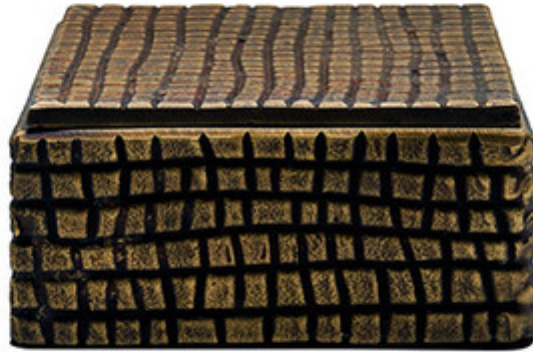

WORLDS AWAY

**LIZZO SM**

SMALL BRASS ALUMINUM BOX WITH REPTILE TEXTURE

4.75"W x 2.35"H x 4.75"D