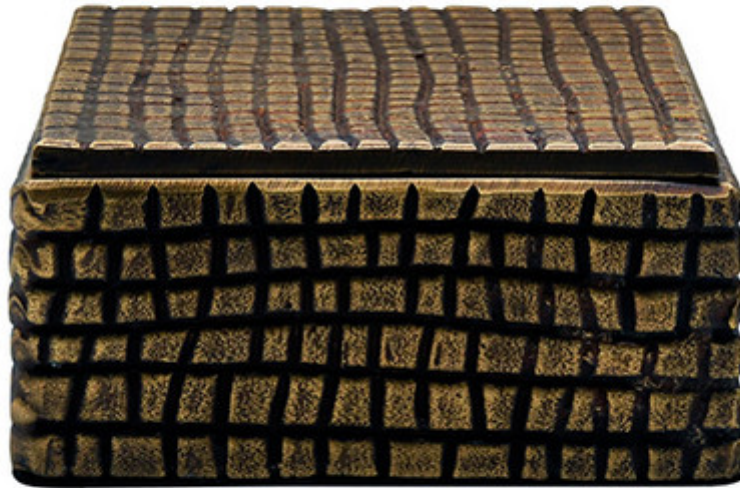

WORLDS AWAY

LIZZO LG

LARGE BRASS ALUMINUM BOX WITH REPTILE TEXTURE

6"W x 6"H x 2.75"D