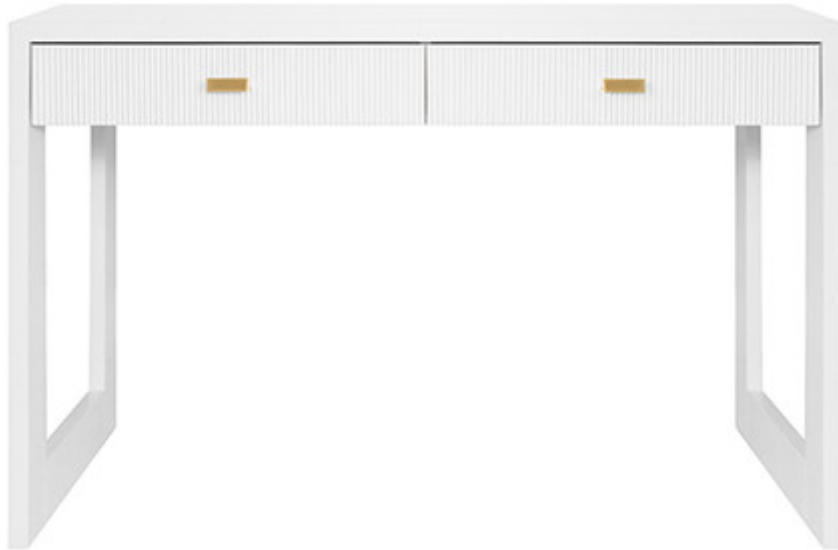

WORLDS AWAY

LARKIN WH

The stunning Larkin WH two drawer desk is not only expertly designed but handcrafted to perfection. The fluted detail adds depth and character to the overall aesthetic giving the piece a unique and stylish edge. The Larkin in matte white lacquer is perfect for anyone looking for a sleek and sophisticated addition to their space.Â

CLEARANCE: 25.25" H X 45.75" WÂ

48" W X 31.25" H X 24" D

Benjamin Moore Snow White OC-66

COLOR: WHITE

FINISH: Lacquer