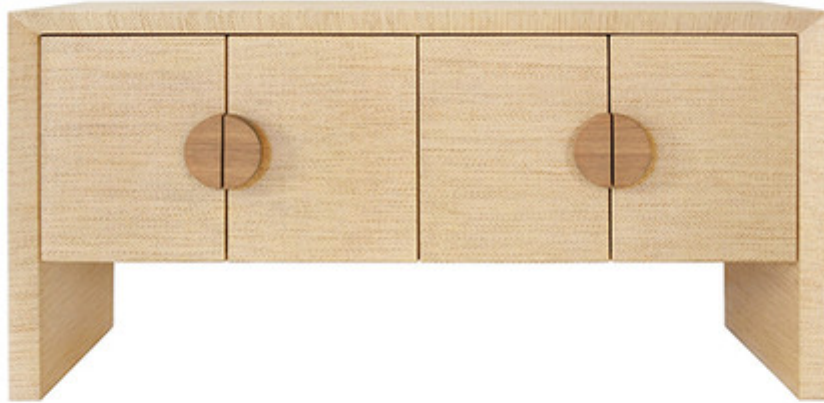

WORLDS AWAY

COLT NAT

Introducing the Colt NAT four-door buffet in natural grasscloth with sleek cerused oak handles. Designed with versatility in mind, the Colt NAT offers ample storage space and features two adjustable and removable shelves, making it suitable for any room. If you're looking for storage and style, you've found it in the Colt!

64" W X 32.50" H X 20" D

*Grasscloth has natural variations and may differ slightly between panels.

Finish Sample Code: V04GCNAT

COLOR: BROWN