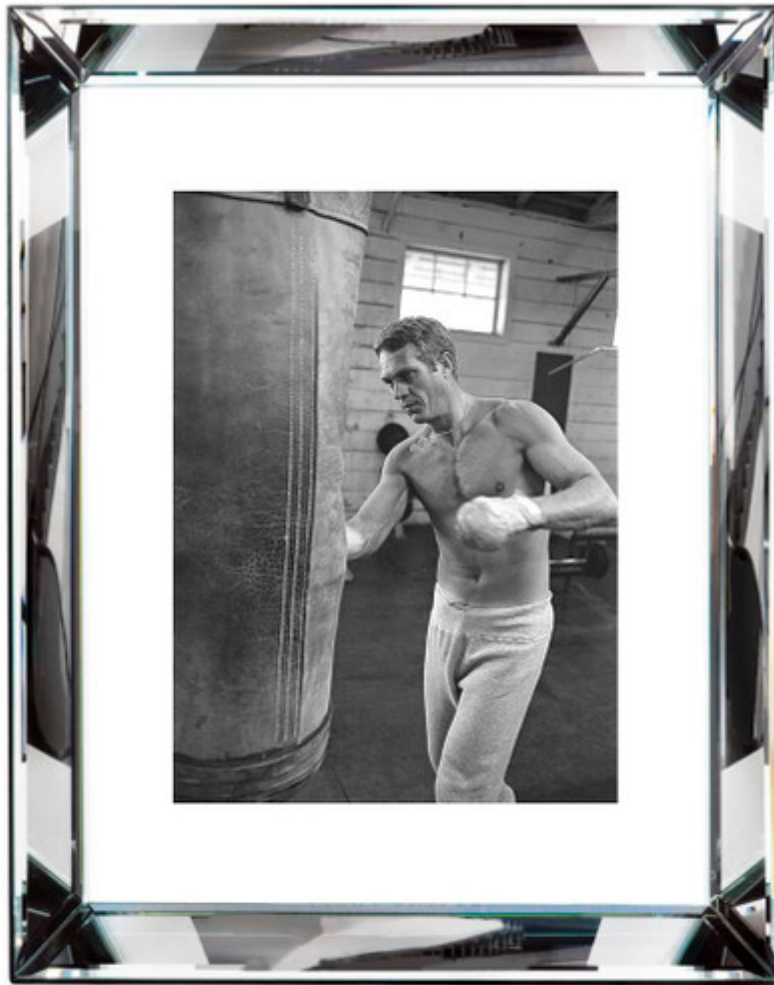

WORLDS AWAY

BVL215

STEVE MCQUEEN BOXING (24 X 32) BLACK AND WHITE PRINT WITH
HOLLYWOOD STYLE BEVELED MIRROR FRAME

COLOR: WHITE