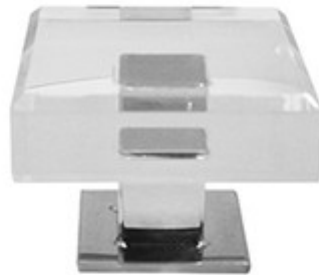

WORLDS AWAY

BAKER N

SQUARE ACRYLIC AND NICKEL KNOB

TWO SCREW HOLES

Finish Sample Code:M02N

COLOR: POLISHED NICKEL

FINISH: Nickel & Stainless